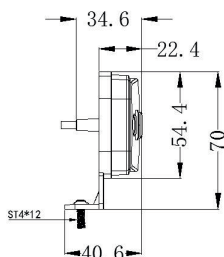

VSWD-849 CV Lighting

R10

Part Number	+ Colour
VSWD-849-Colour	A = Amber R = Red W = White

Function	Side Marker Lights with Reflex Reflector	Approvals	ECE R10, R148
Voltage	12-24v	IP Rating	IP67
LEDs	6 LEDs	Box Qty	50
Mounting	Bracket Mount	Additional Features	
Dimensions	115 x 70 x 41mm		
Housing Material	Zinc	Lens Material	Polycarbonate