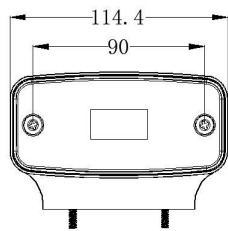

VSWD-849 CV Lighting

R10

Part Number	+ Colour
VSWD-849-Colour	A = Amber R = Red W = White

Function	Side Marker Lights with Reflex Reflector	Approvals	ECE R10, R148
Voltage	12-24v	IP Rating	IP67
LEDs	6 LEDs	Box Qty	50
Mounting	Bracket Mount	Additional Features	
Dimensions	115 x 70 x 41mm		
Housing Material	Zinc	Lens Material	Polycarbonate