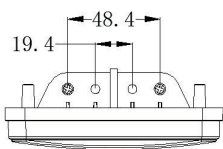

VSWD-849 CV Lighting

R10

Part Number	+ Colour
VSWD-849-Colour	A = Amber R = Red W = White

Function	Side Marker Lights with Reflex Reflector	Approvals	ECE R10, R148
Voltage	12-24v	IP Rating	IP67
LEDs	6 LEDs	Box Qty	50
Mounting	Bracket Mount	Additional Features	
Dimensions	115 x 70 x 41mm		
Housing Material	Zinc	Lens Material	Polycarbonate